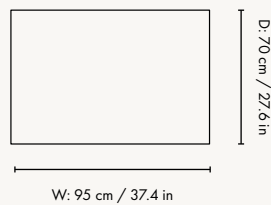

Pouf - rectangular - small