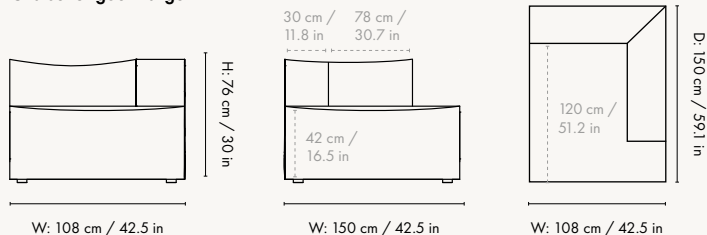

Chaise longue - large