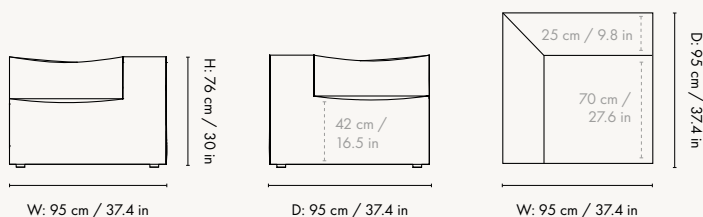

Connecting corner module - S200