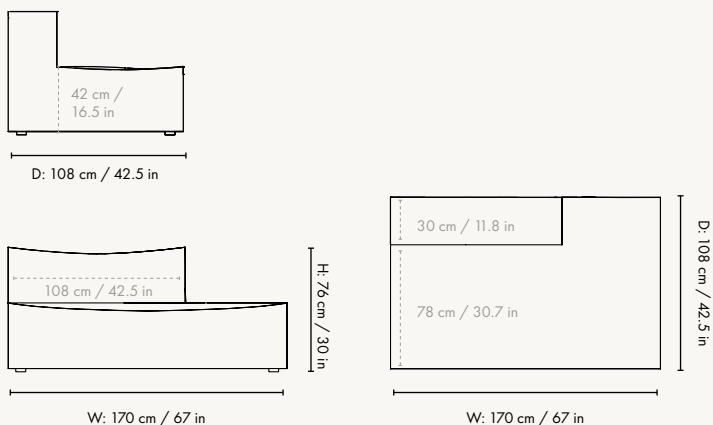

Open end module - large