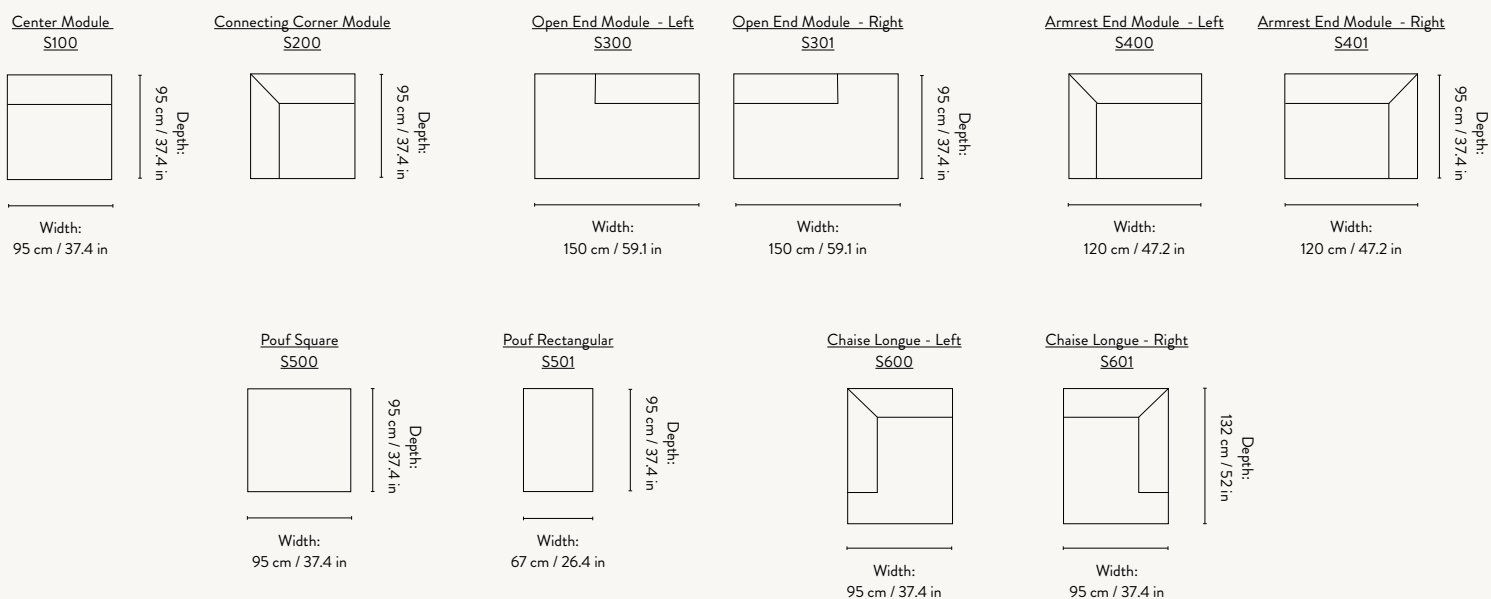

Catena Modular Sofa

The embracing, beanbag-inspired shape of our low-slung Catena sofa is generously dimensioned for all-out relaxation and cosiness: we call it low living. Distinguished by soft curves and top-stitched seams, the homely, module-based designs are made with innovative microcellular foam that ensures maximum comfort as well as durability. The series comprises twenty individual modules that can be combined in multiple ways to create the desired expression. Made to order in Italy, it comes upholstered in a range of fabrics and colours.

CATENA MODULE OVERVIEW – SMALL VERSION