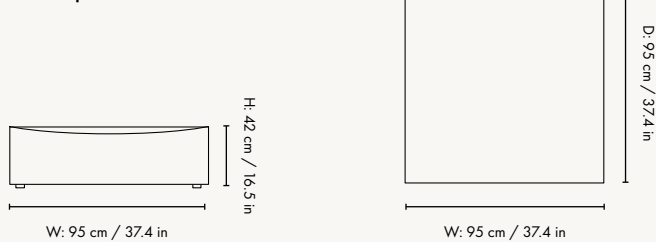

Wool
Bouclé

Price group V

Hallingdal
Patchwork
65

NEW

To see the specifications of each fabric and available colour assortment please go to the fabric and leather overview

Pouf - square - small

Pouf - square - large