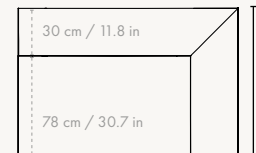

30 cm / 11.8 in

78 cm / 30.7 in

D: 108 cm / 42.5 in

W: 138 cm / 54.3 in