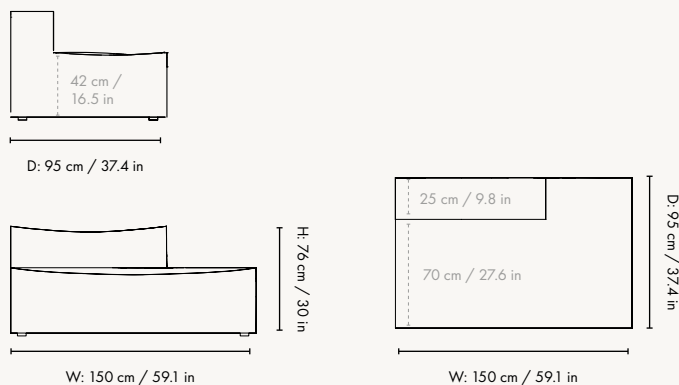

Open end module - small