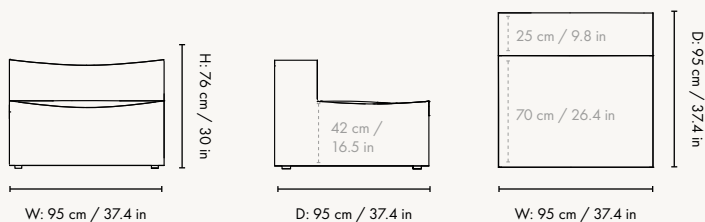

Center module - S100