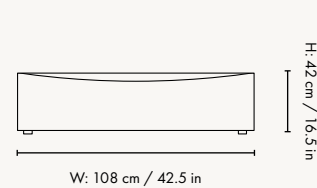

Pouf - rectangular - large