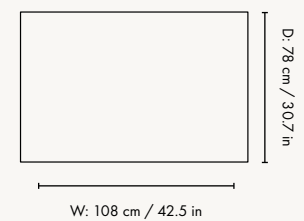

Pouf - rectangular - large