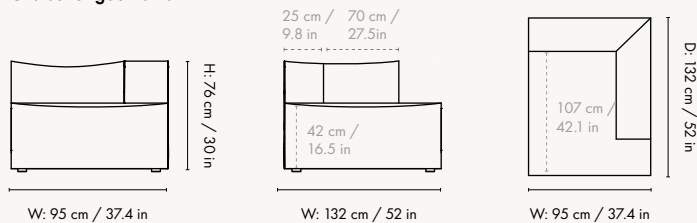

Chaise longue - small