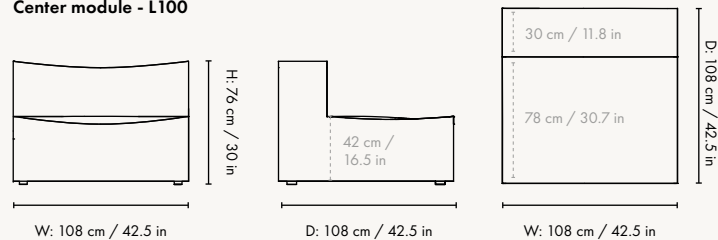

Center module - L100