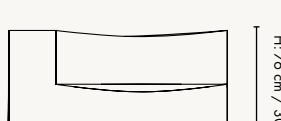

W: 95 cm / 37.4 in

25 cm / 9.8 in

70 cm / 27.6 in

D: 95 cm / 37.4 in

W: 120 cm / 47.2 in

Armrest end module - large

42 cm / 16.5 in

D: 108 cm / 42.5 in