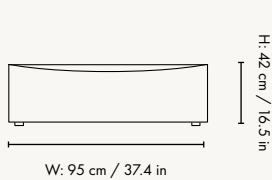

Pouf - rectangular - small