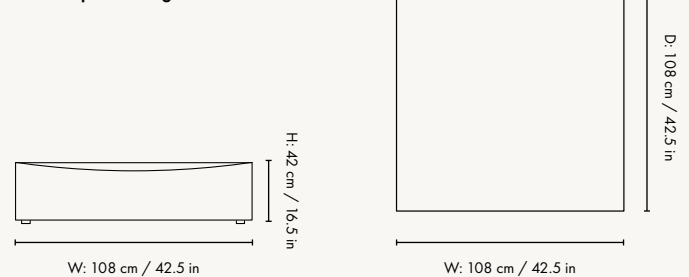

Wool
Bouclé

Price group V

Hallingdal
Patchwork
65

NEW

To see the specifications of each fabric and available colour assortment please go to the fabric and leather overview

Pouf - square - small

Pouf - square - large