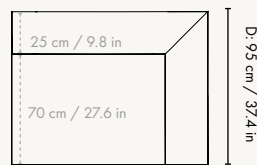

Height: 76 cm / 30 in
Width: 95 cm / 37.4 in
Depth: 95 cm / 37.4 in
Seat height: 42 cm / 16.5 in
Seat depth: 70 cm / 27.6 in
Backrest height: 34 cm / 13.4 in
Weight: 30 kg

Center Module - Large

Height: 76 cm / 30 in
Width: 108 cm / 42.5 in
Depth: 108 cm / 42.5 in
Seat height: 42 cm / 16.5 in
Seat depth: 73 cm / 30.7 in
Backrest height: 34 cm / 13.4 in
Weight: 35 kg

Height: 76 cm / 30 in
Width: 120 cm / 47.2 in
Depth: 95 cm / 37 in
Seat height: 42 cm / 16.5 in
Seat depth: 70 cm / 27.6 in
Backrest height: 34 cm / 13.4 in
Weight: 40 kg

Armrest End Module -Large

Height: 76 cm / 30 in
Width: 138 cm / 54.3 in
Depth: 108 cm / 42.5 in
Seat height: 42 cm / 16.5 in
Seat depth: 78 cm / 30.7 in
Backrest height: 34 cm / 13.4 in
Weight: 47 kg

W: 95 cm / 37.4 in

25 cm / 9.8 in

70 cm / 27.6 in

D: 95 cm / 37.4 in

W: 120 cm / 47.2 in

Armrest end module - large

42 cm / 16.5 in

D: 108 cm / 42.5 in

Dimensions

Open End Module - Small

Height: 76 cm / 30 in
Width: 150 cm / 59.1 in
Depth: 95 cm / 37.2 in
Seat height: 42 cm / 16.5 in
Seat depth: 70 cm / 27.6 in
Backrest height: 34 cm / 13.4 in
Weight: 39 kg