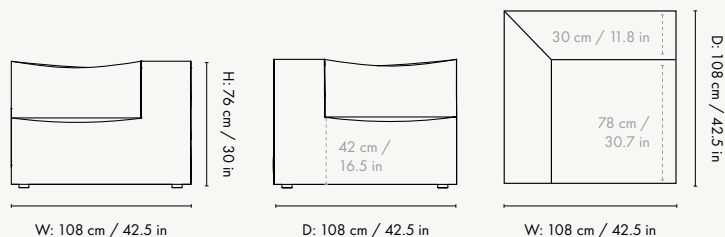

Connecting corner module - L200