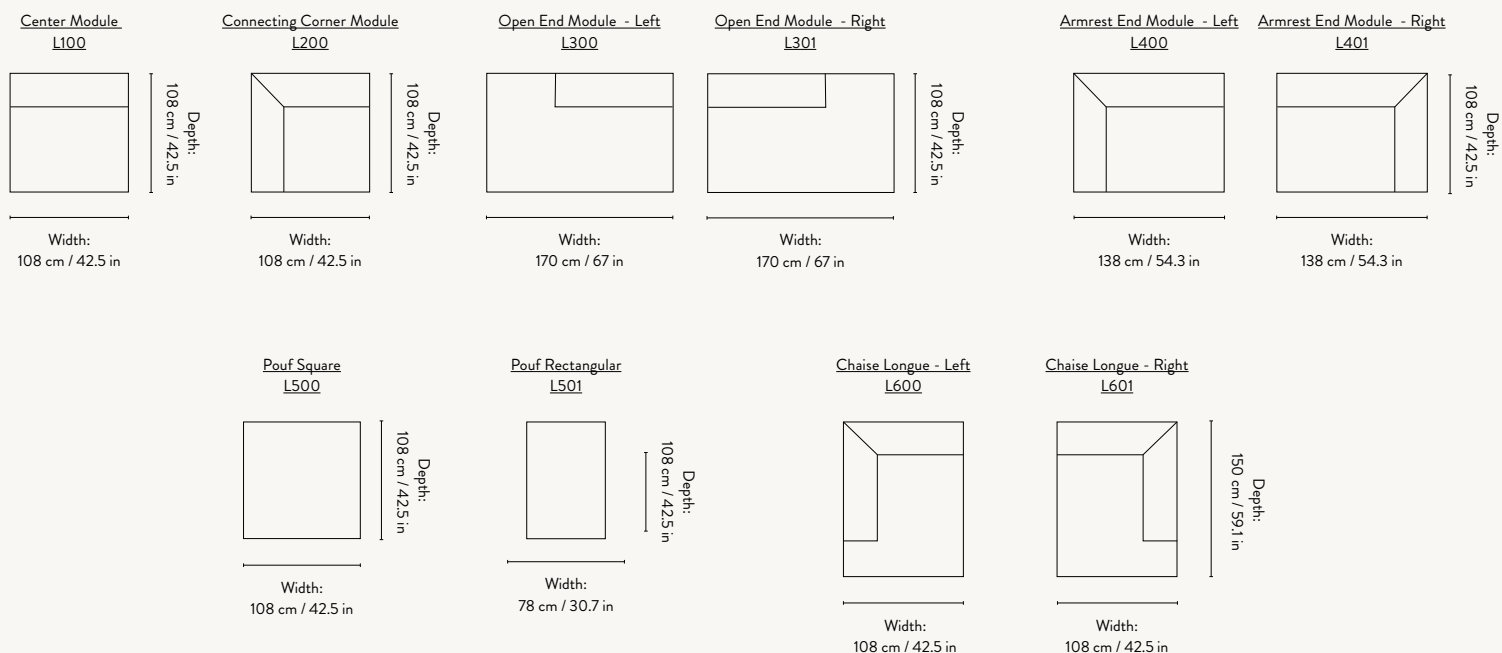

CATENA MODULE OVERVIEW – LARGE VERSION