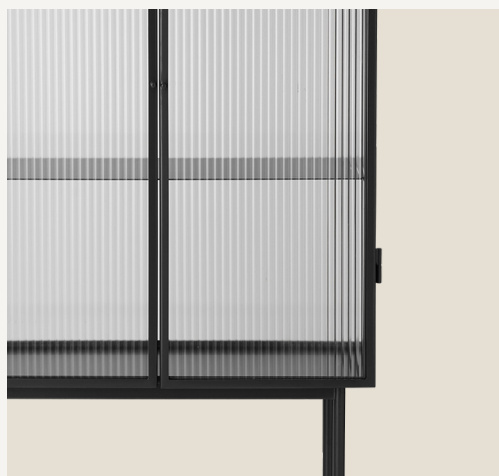

Origin: Europe

Dimensions: Height: 155 cm / 61 in
Width: 70 cm / 27.5 in
Depth: 32 cm / 15.7

Weight: 55 kg (Wired glass) / 44 kg (Reeded glass)

Design: In collaboration with Says Who

Info: Two metal shelves included. Registered design

Construction: Black: Wired glass and powder coated metal
Cashmere: Reeded glass and powder coated metal

Assembly: Top and bottom part to be assembled. Manual included

Safety: This is a freestanding vitrine, but by using the included safety wall mounting the vitrine can be firmly installed into the wall

Care instructions: Clean with a damp cloth tightly wrung out in clean water. Then polish with a soft, dry cloth

FRONT VIEW

SIDE VIEW

TOP VIEW

Haze Sideboard

Perfect for concealing clutter in a busy hallway or as an elegant storage solution for a home office, bathroom or dining room, the sleek metal frame of our Haze Sideboard is coated with an elegant cashmere or a black. Reeded glass walls and doors continue the sophisticated expression, blurring the cupboard's contents from prying eyes.

Origin: Europe

Dimensions: Height: 90 cm / 35.4 in
Width: 110 cm / 43.3 in
Depth: 40 cm / 15.7 in

Weight: 50 kg
With reeded glass: 48 kg
With wired glass: 54 kg

Design: In collaboration with Says Who

Info: One metal shelf included. Registered design