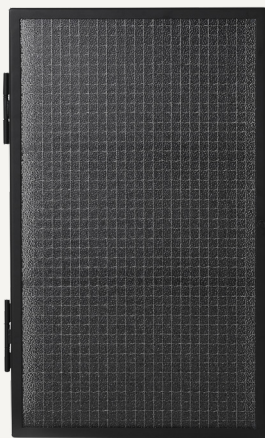

1104263173
Black

100750693
Cashmere

HAZE WALL CABINET - REEDED GLASS

Size: H: 60 x W: 35 x D: 15 cm
H: 23.6 x W: 13.8 x D: 5.9 in
Material: Reeded glass and powder coated iron
Care: Wipe with a damp cloth
Info: Two metal shelves included. It can be hung in either of both ways. Registered design
Design: Collaboration with Says Who
Country: China
Net. weight: 11.5 kg
Packsizes: 1

3251
Black

HAZE WALL CABINET - WIRED GLASS

Size: H: 60 x W: 35 x D: 15 cm
H: 23.6 x W: 13.8 x D: 5.9 in
Material: Wired glass and powder coated iron
Care: Wipe with a damp cloth
Info: Two metal shelves included. It can be hung in either of both ways. Registered design
Design: Collaboration with Says Who
Country: China
Net. weight: 11.5 kg
Packsizes: 1

1104263107
Black

110059693
Cashmere

HAZE SIDEBOARD - REEDED GLASS

Size: H: 90 x W: 110 x D: 40 cm
H: 35.4 x W: 43.3 x D: 15.7 in
Material: Reeded glass and powder coated steel
Care: Wipe with a damp cloth
Info: One metal shelf included. Registered design
Design: Collaboration with Says Who
Country: Bosnia and Herzegovina
Net. weight: 48 kg
Packsize: 1