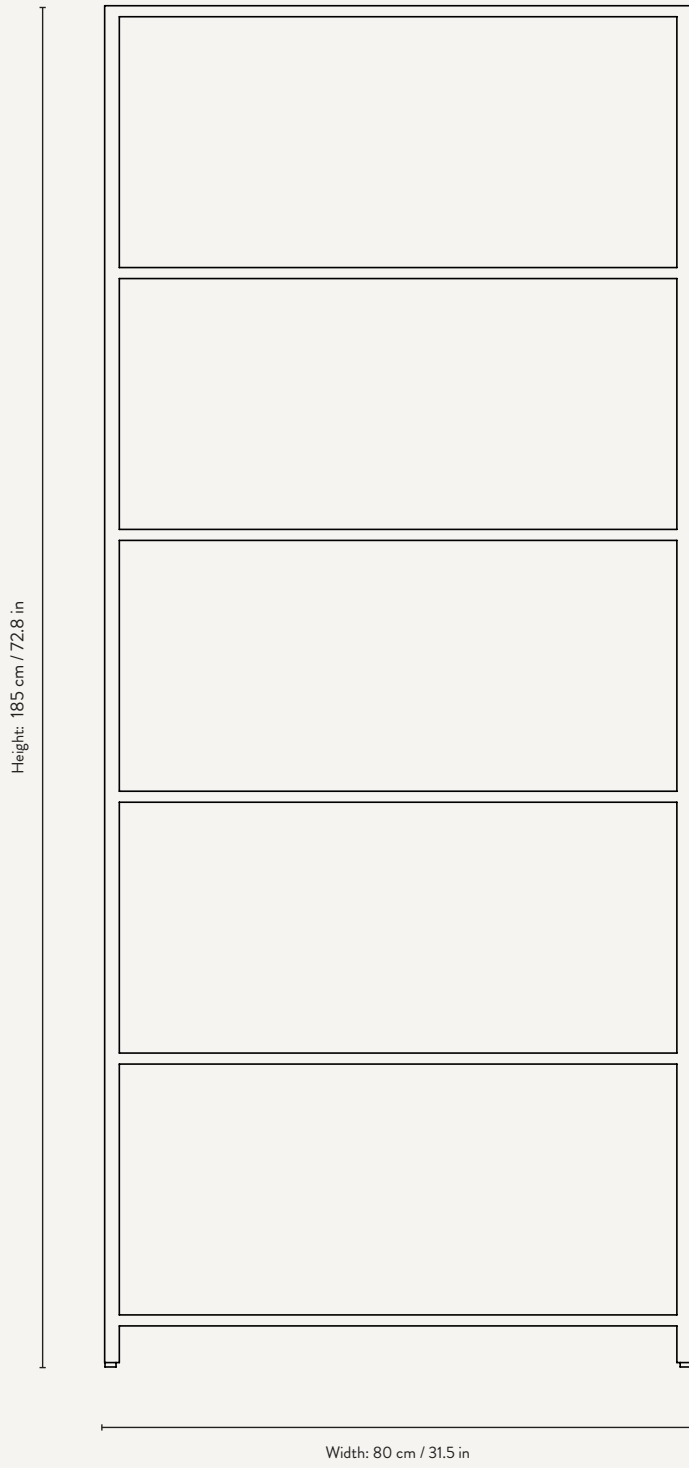

Haze Collection

FRONT VIEW

SIDE VIEW

TOP VIEW

Haze Bookcase

Merging industrial and modern design aesthetics, the Haze Bookcase features a sleek, powder-coated metal frame with reeded glass shelves. Use it to display your favourite books and curio, as open storage for dinnerware and crockery or to stylishly store beauty essentials in the bathroom.

PRODUCT DETAILS

Product type: Bookcase for indoor use. For contract sales and contract use please contact us for further information

Item no: Black: 110052101
Cashmere: 110053693

Origin: Europe

Dimensions: Height: 185 cm / 72.8 in
Width: 80 cm / 31.5 in
Depth: 30 cm / 11.8 in

Origin: Europe

Dimensions: Height: 155 cm / 61 in
Width: 70 cm / 27.5 in
Depth: 32 cm / 15.7

Weight: 55 kg (Wired glass) / 44 kg (Reeded glass)

Design: In collaboration with Says Who

Info: Two metal shelves included. Registered design

Origin: Europe

Dimensions: Height: 90 cm / 35.4 in
Width: 110 cm / 43.3 in
Depth: 40 cm / 15.7 in

Weight: 50 kg
With reeded glass: 48 kg
With wired glass: 54 kg

Design: In collaboration with Says Who

Info: One metal shelf included. Registered design