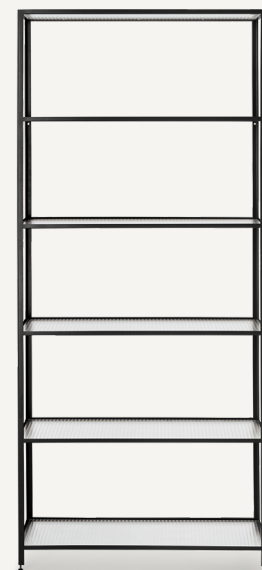

Origin: Europe

Dimensions: Height: 155 cm / 61 in
Width: 70 cm / 27.5 in
Depth: 32 cm / 15.7

Weight: 55 kg (Wired glass) / 44 kg (Reeded glass)

Design: In collaboration with Says Who

Info: Two metal shelves included. Registered design

1104263106
Black

100569693
Cashmere

HAZE VITRINE - REEDED GLASS

Size: H: 155 x W: 70 x D: 32 cm
H: 61 x W: 27.6 x D: 12.6 in
Material: Reeded glass and powder coated steel
Care: Wipe with a damp cloth
Info: Two metal shelves included. Registered design
Design: Collaboration with Says Who
Country: Bosnia and Herzegovina
Net. weight: 44 kg
Packsize: 1

3252
Black

HAZE VITRINE - WIRED GLASS

Size: H: 155 x W: 70 x D: 32 cm
H: 61 x W: 27.6 x D: 12.6 in
Material: Wired glass and powder coated steel
Care: Wipe with a damp cloth
Info: Two metal shelves included. Registered design
Design: Collaboration with Says Who
Country: Bosnia and Herzegovina
Net. weight: 55 kg
Packsize: 1

110052101
Black

110053693
Cashmere

HAZE BOOKCASE - REEDED GLASS

Size: H: 185 x W: 80 x D: 30 cm
H: 72.8 x W: 31.5 x D: 11.8 in
Material: Reeded glass and powder coated steel
Care: Wipe with a damp cloth
Info: Including wall brackets and adjustable feet
Design: Collaboration with Says Who
Country: Bosnia and Herzegovina
Net. weight: 22 kg
Packsize: 1