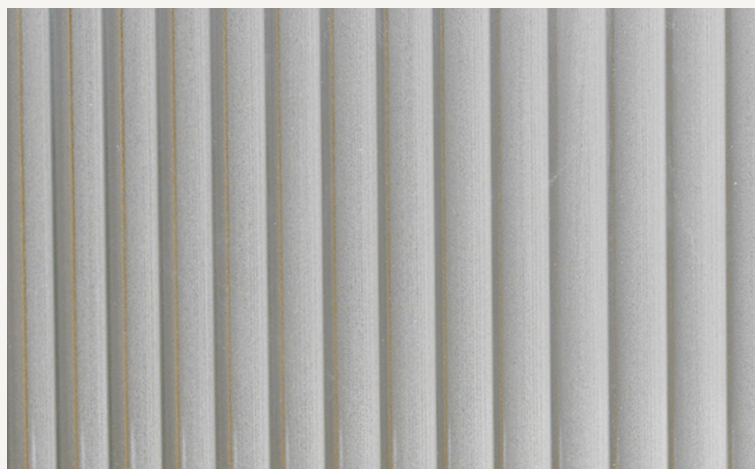

Haze Wall Cabinet

Profiling the same industrial aesthetic as our standalone Haze Vitrine, the Haze Wall Cabinet is, as its name suggests, a practical wall-mounted cabinet for storing smaller items. Crafted in powder-coated steel, it's the ideal solution for storing glasses in the kitchen or beauty essentials in the bathroom. It also works equally well in a hallway filled with everyday objects such as keys and sunglasses.

PRODUCT DETAILS

Product type: Wall cabinet for indoor use. For contract sales and contract use please contact us for further information

Item no: Wired glass / Black: 1104263173
Reeded glass / Cashmere: 100750693
Reeded glass / Black: 3251

Origin: China

Dimensions: Height: 60 cm / 23.6 in
Width: 35 cm / 13.7 in
Depth: 15 cm / 5.9 in

Weight: 11.5 kg

Design: In collaboration with Says Who

Info: Two metal shelves included. It can be hung in either of both directions so the door can open in either of both ways. Brackets and screws for wall mounting included
Registered design

Construction: Black: Wired or reeded glass and powder coated metal
Cashmere: Reeded glass and powder coated metal

Assembly: Delivered assembled

Care instructions: Clean with a damp cloth tightly wrung out in clean water.
Then polish with a soft, dry cloth