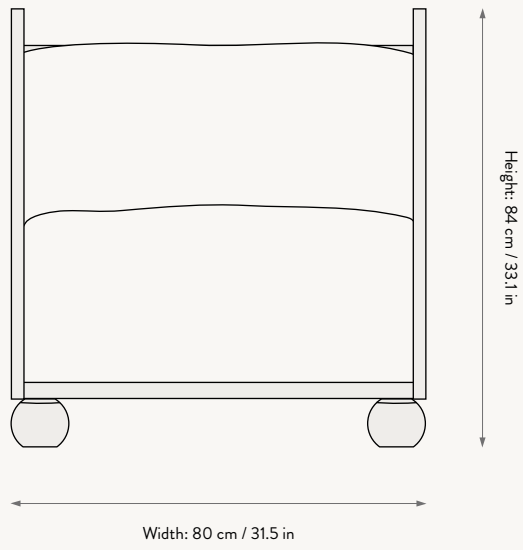

RUM LOUNGE CHAIR - RICH LINEN