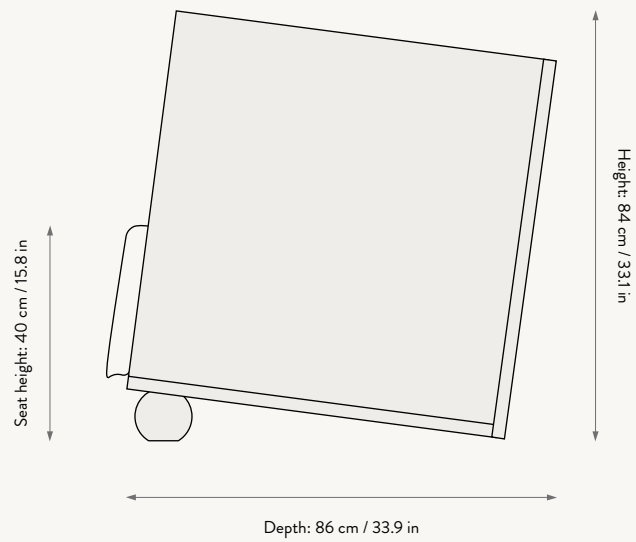

RUM LOUNGE CHAIR - RICH LINEN