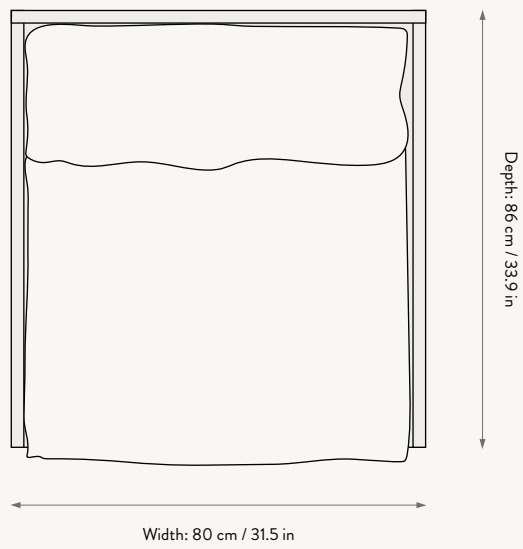

RUM LOUNGE CHAIR - RICH LINEN